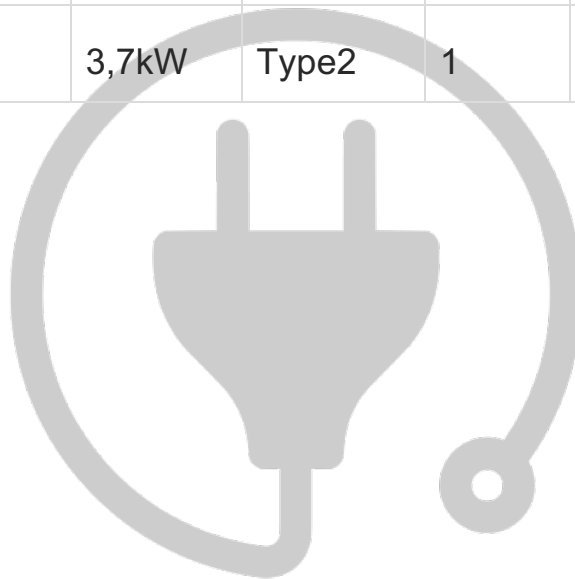

Volvo C30 Electric II	22kW	Type2	3	32A	Nei
Volvo V60 Plugin Hybrid	3,7kW	Type2	1	16A	Nei
Volvo XC90 T8 Twin Engine Hybrid	3,7kW	Type2	1	16A	Nei

EL-INSTALLATØREN AS